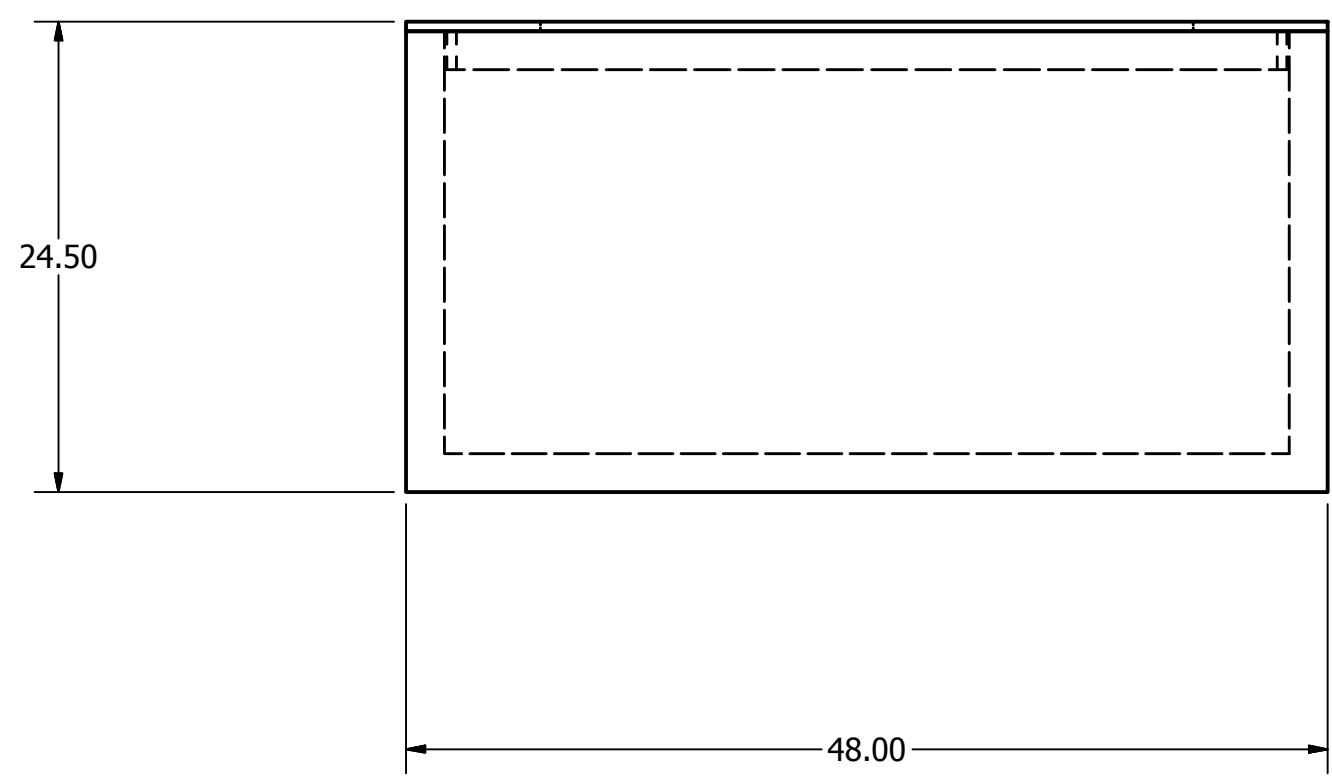

B

B

A

A

4 3 2 1

DRAWN JP	2/4/2013	Gary Johnson		
CHECKED		TITLE		
QA		Square Fire Pit Kit		
MFG		DISCRIPTION		
APPROVED		48" SQUARE FIRE PIT, 24" TALL		
		SIZE	PART NO.	REV
		C	SFP484824	
		SCALE	SHEET 1 OF 1