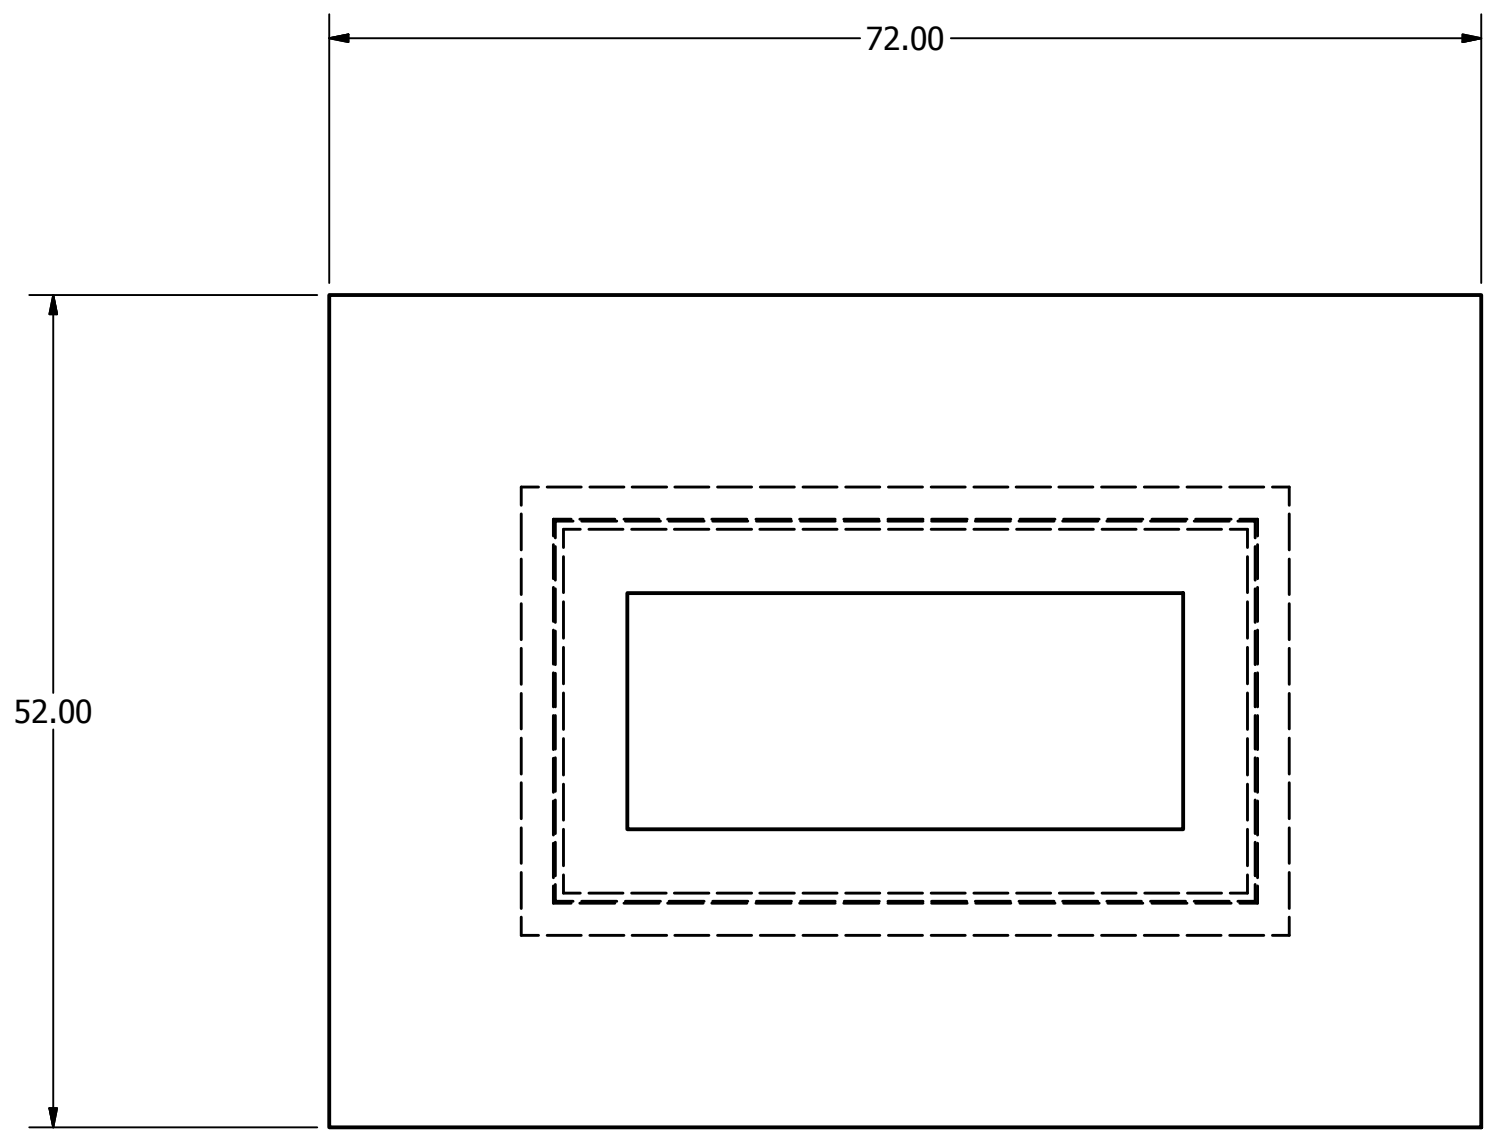

4 3 2 1

D

D

C

C

B

B