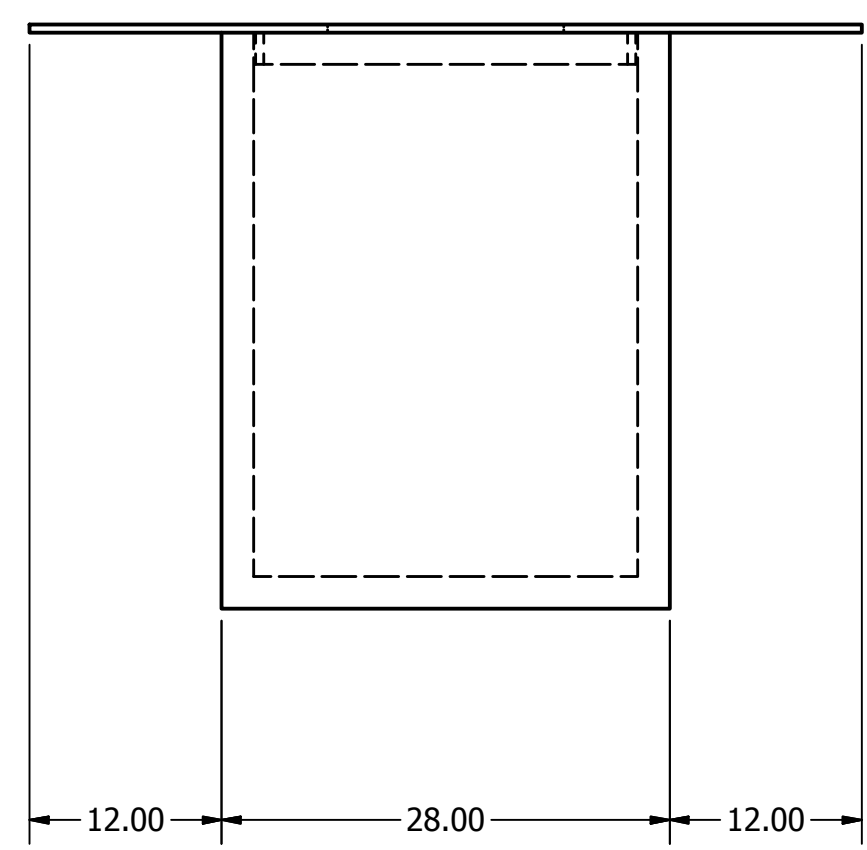

B

B

A

A

DRAWN JP	2/4/2013	Gary Johnson		
CHECKED		TITLE		
QA		Rectangle Fire Table		
MFG		DISCRIPTION		
APPROVED		52"x72" TOP, 28"x48" BASE, 36" TALL		
		SIZE	PART NO.	REV
		C	RFT284836	
		SCALE	SHEET 1 OF 1	

4 3 2 1