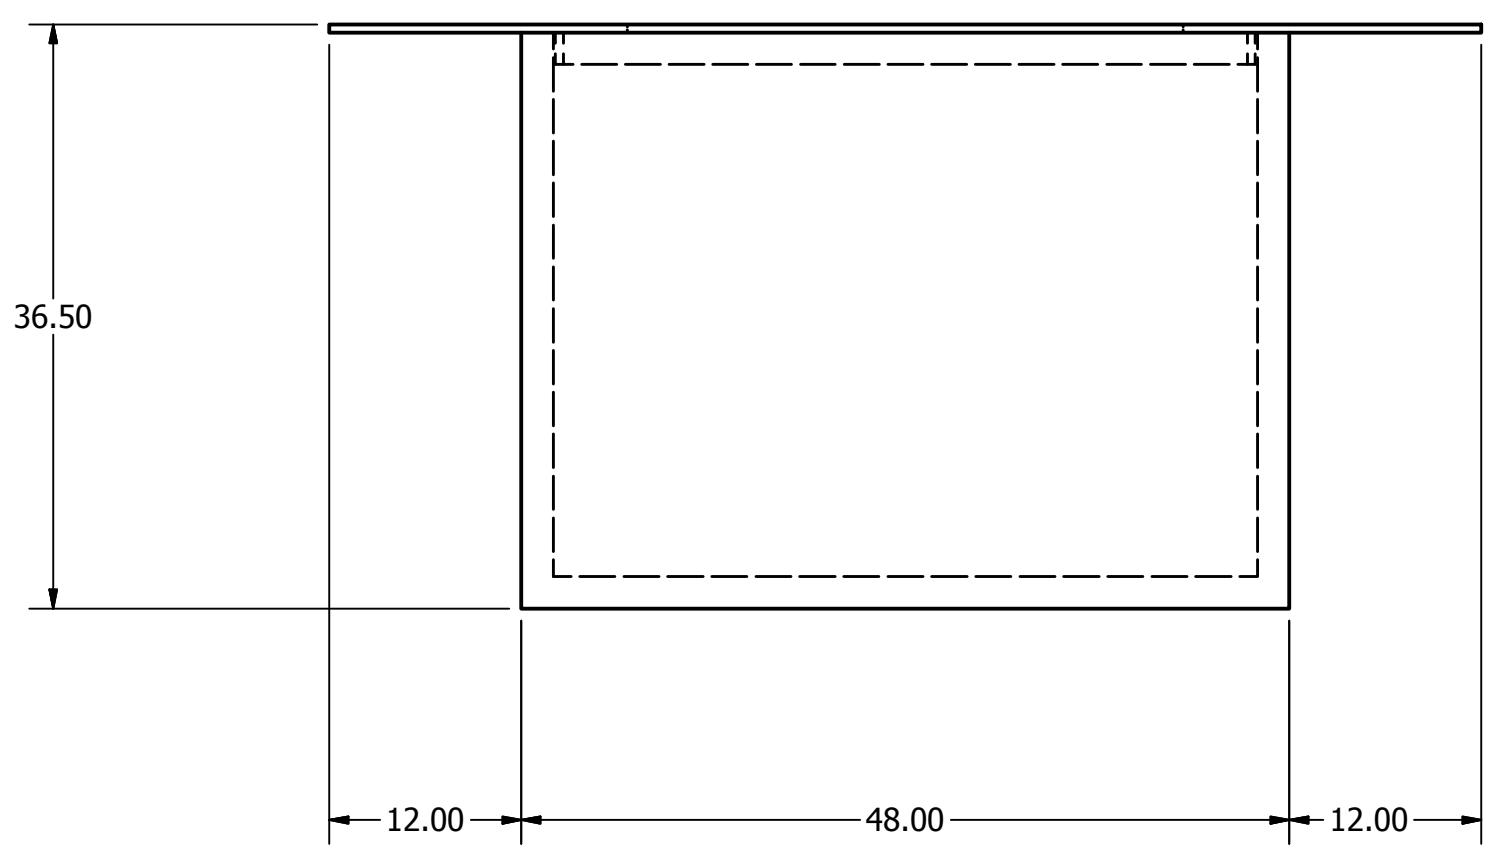

B

B

A

A

DRAWN JP	2/4/2013	Gary Johnson		
CHECKED		TITLE		
QA		Rectangle Fire Table		
MFG		DISCRIPTION		
APPROVED		52"x72" TOP, 28"x48" BASE, 36" TALL		
		SIZE	PART NO.	REV
		C	RFT284836	
		SCALE	SHEET 1 OF 1	

4 3 2 1