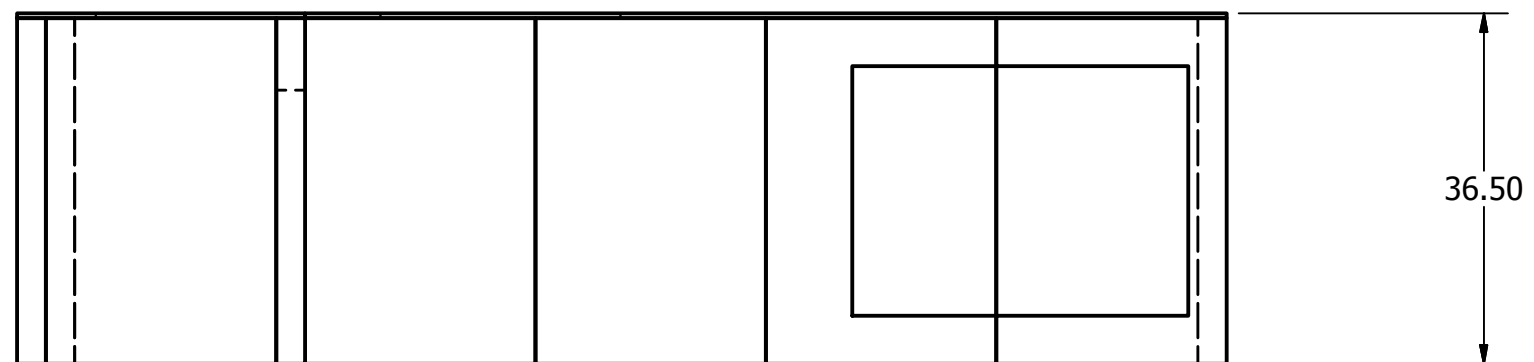

BACK SPLASH OPTION
BARTOP OPTION

DRAWN	2/4/2013	Gary Johnson		
JP		TITLE		
CHECKED		L Shaped Grill Island		
QA		DISCRIPTION		
MFG		96"x96"x30" L SHAPED GRILL ISLAND, 36" TALL		
APPROVED		SIZE	PART NO.	REV
		C	LI96	
		SCALE	SHEET 1 OF 1	